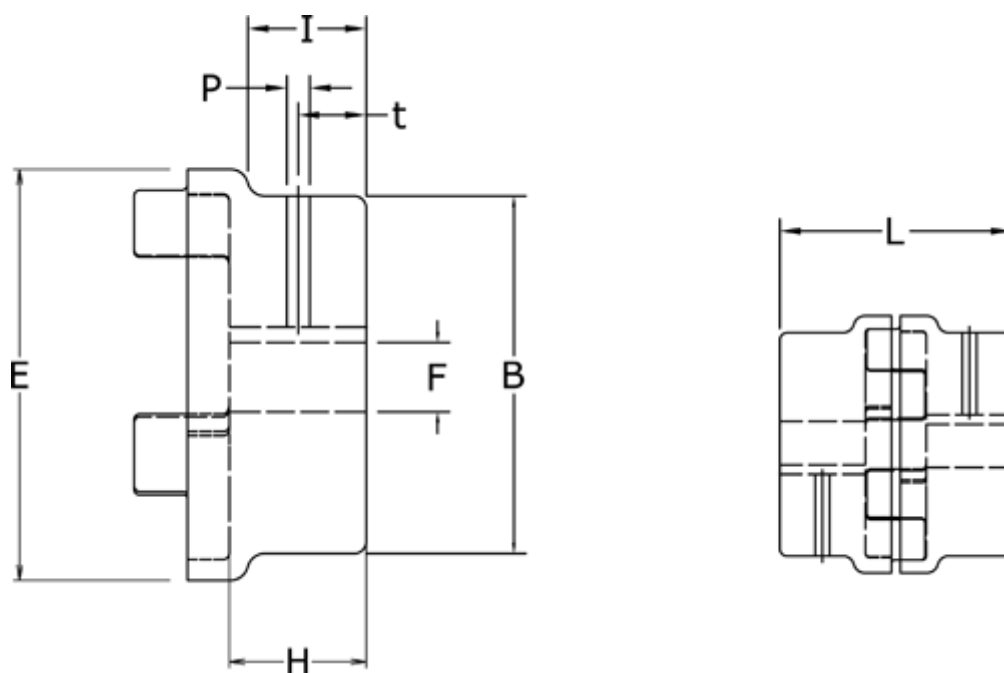

Data Sheet

Article number: 3304019BST20

Description: Coupling hub 19/24B

ST Steel, Bore 20H7 mm w/keyway & setscrew

Measures

B = 40
E = 40
F = 20
H = 25
I = -
L = 66
P = M5
t = 10